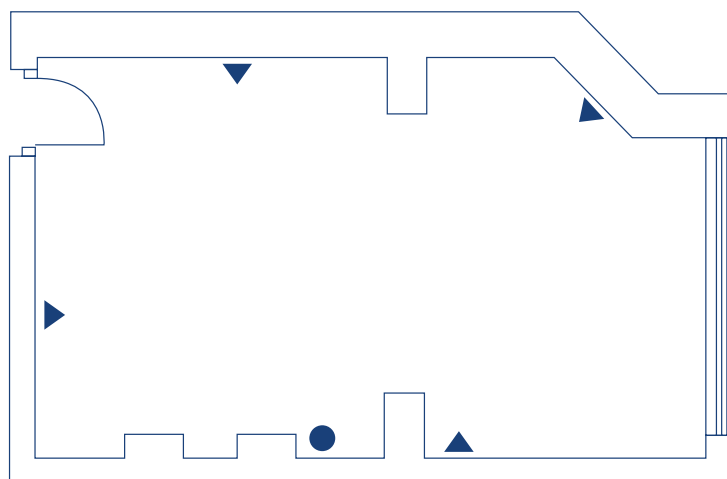

The Birch Hotel

— HAYWARDS HEATH —

BIRCH ROOM

The Birch room has direct access to the car park through patio doors, making loading and unloading of equipment easier.

The Birch room is perfect for meetings, presentations, family gatherings and private dining for up to ten delegates.

Capacity						
Boardroom	Theatre	U-Shape	Classroom	Dinner	Cabaret	Buffet
10	15	N/A	10	10	N/A	10

Please note that the capacities may differ on your meeting requirements

Dimensions				
	Length	Width	Height	Area
Foot	25'	13'	10'	325sq ft
Meters	7.5	4	3	30sq m